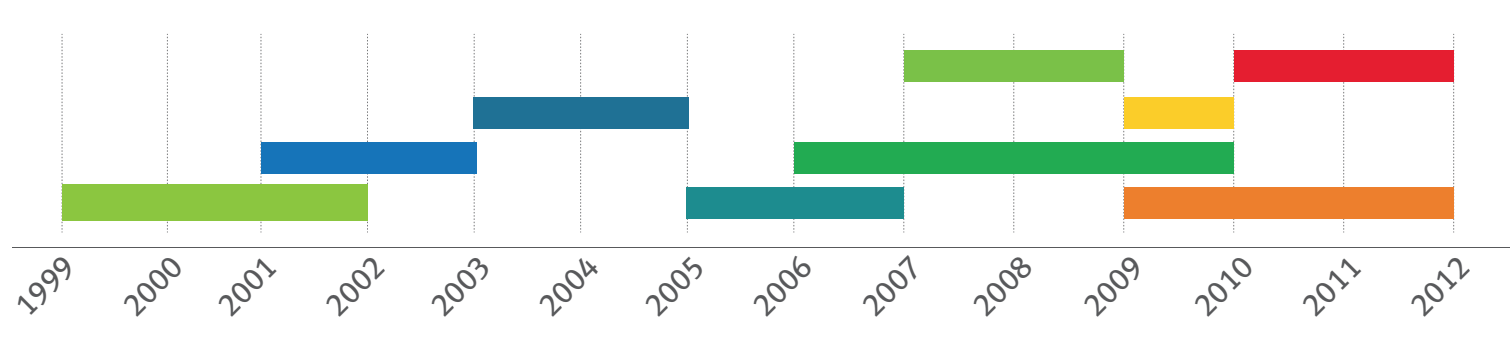

Making my combined value per year worth...

\$878,000.00

...and my asking price is about a 1/7 of that. **Talk about a great deal!**

What's in my toolbox?

My Experience & Education Timeline

Education

- SAVANNAH COLLEGE OF ART AND DESIGN
MASTERS IN GRAPHIC DESIGN
- GEORGE MASON UNIVERSITY
BACHELORS IN STUDIO ART (DIGITAL FOCUS)