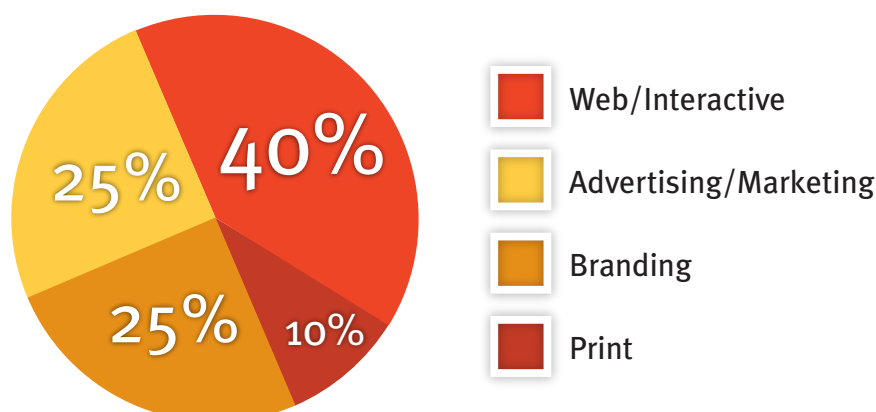

The Greg Shuster Visual Overview

No time to read my resumé? No worries! With this infographic you barely have to read!

Career field experience

My Education/Experience vs. the Design Population

My skill set listed as separate positions and their national average earnings