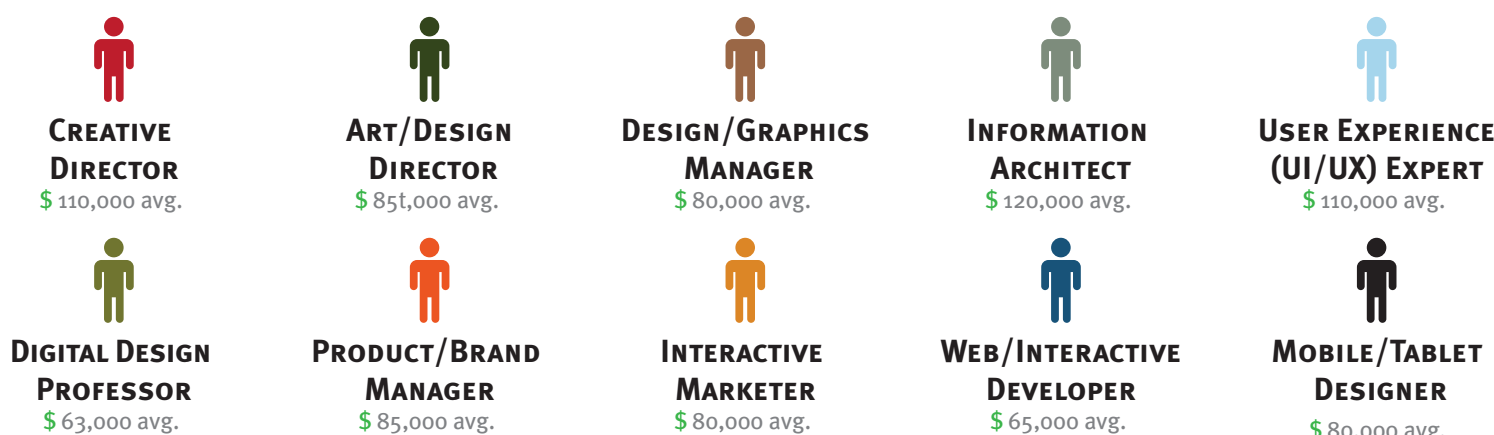

The Greg Shuster Visual Overview

No time to read my resumé? No worries! With this infographic you barely have to read!

Career field experience

My Education/Experience vs. the Design Population

My skill set listed as separate positions and their national average earnings

Making my combined value per year worth...

\$878,000.00

...and my asking price is about a 1/7 of that. **Talk about a great deal!**

What's in my toolbox?

My Experience & Education Timeline

Education

- SAVANNAH COLLEGE OF ART AND DESIGN
MASTERS IN GRAPHIC DESIGN
- GEORGE MASON UNIVERSITY
BACHELORS IN STUDIO ART (DIGITAL FOCUS)

A FEW MORE QUICK FACTS

Careverge Launch Metrics of Note...

25 Minutes
Avg. on site time!

30k+ Unique conversions the first week

RUCKUS users pre-2006 (BG*)...

1.2 Million
* Before Greg

...and by 2009

4 Million
After Greg

Size of GSA Contract Won

\$39 Millon

Largest Team Managed

28 15 Developers, 10 QA staff, 1 Senior Designer, 2 Web Designers, and 1 Jr. Designer

My Clients of Note (bids won & partnerships)

Facebook, AT&T, Adidas, HP, Reebok, MTV U, Vitamin Water, Under Armour, Monster, Mars, Frito Lay, AXE, Toyota, Knocked Up, Super Bad, Flight of the Concorde, Cobra Starship, Modest Mouse, Third Eye Blind, Sean White, Diddy, and Wyclef Jean.