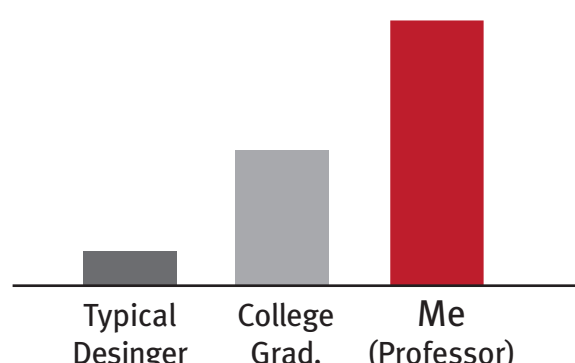

The Greg Shuster Visual Overview

No time to read my resumé? No worries! With this infographic you barely have to read!

Career field experience

My Education/Experience vs. the Design Population

My skill set listed as separate positions and their national average earnings

Making my combined value per year worth...

\$878,000.00

...and my asking price is about a 1/7 of that. **Talk about a great deal!**

What's in my toolbox?

My Experience & Education Timeline

Education

- SAVANNAH COLLEGE OF ART AND DESIGN
MASTERS IN GRAPHIC DESIGN
- GEORGE MASON UNIVERSITY
BACHELORS IN STUDIO ART (DIGITAL FOCUS)