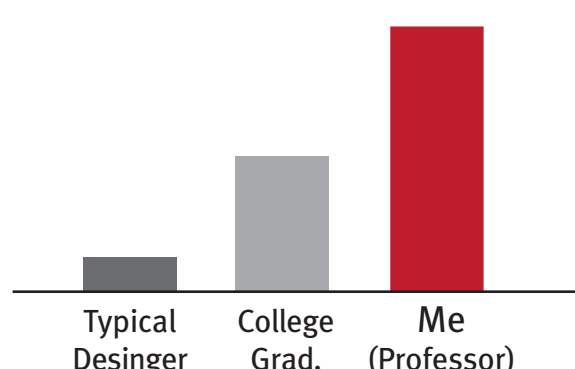

The Greg Shuster Visual Overview

No time to read my resumé? No worries! With this infographic you barely have to read!

Career field experience

My Education/Experience vs. the Design Population

My skill set listed as separate positions and their national average earnings

Making my combined value per year worth...

\$878,000.00

...and my asking price is about a 1/7 of that. **Talk about a great deal!**

What's in my toolbox?

My Experience & Education Timeline

Education

- SAVANNAH COLLEGE OF ART AND DESIGN
MASTERS IN GRAPHIC DESIGN
- GEORGE MASON UNIVERSITY
BACHELORS IN STUDIO ART (DIGITAL FOCUS)